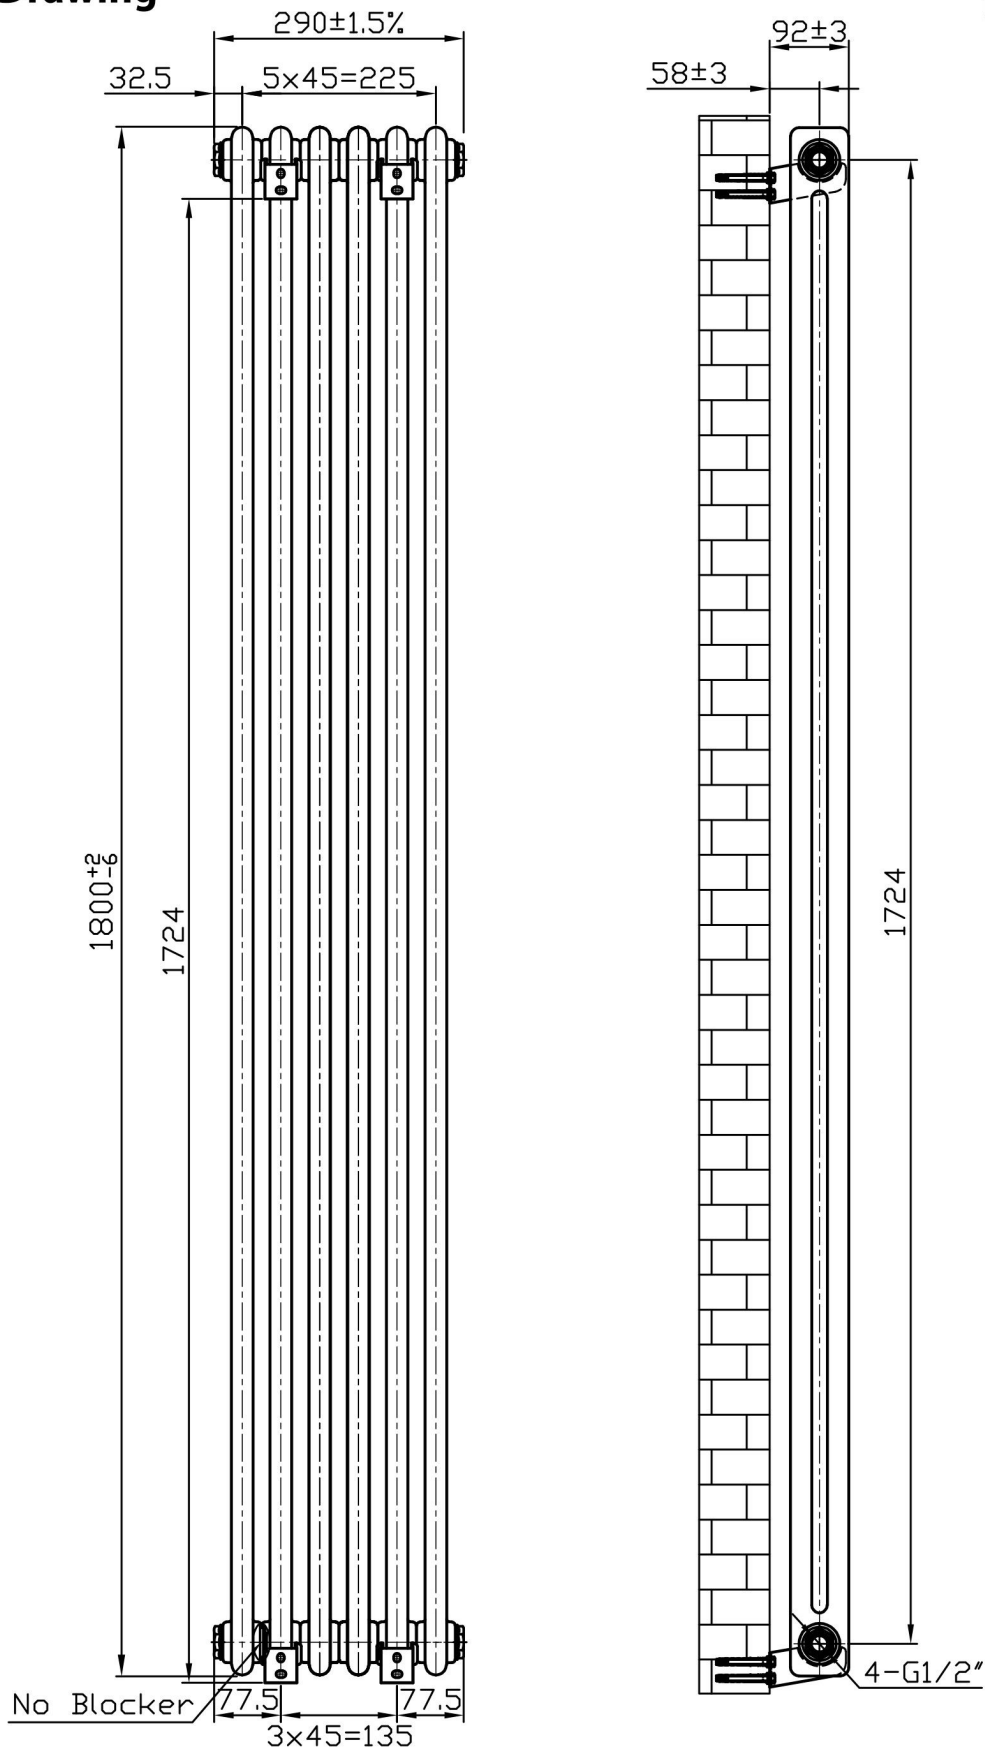

# Imperia 2 Column Vertical 1800 x 290mm. Painted Technical Drawing

Unit: mm

**Eastbrook**   
 Eastbrook Road, Gloucester GL4 3DB  
 Technical Helpline : 01452 317890  
 Mon - Fri / 8am - 5pm  
 Email : [technical@eastbrookco.com](mailto:technical@eastbrookco.com)