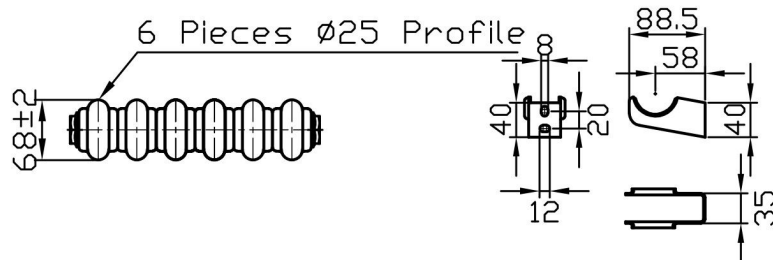

# Imperia 2 Column Vertical 1800 x 290mm. Painted Technical Drawing

Unit: mm

**Eastbrook**   
 Eastbrook Road, Gloucester GL4 3DB  
 Technical Helpline : 01452 317890  
 Mon - Fri / 8am - 5pm  
 Email : [technical@eastbrookco.com](mailto:technical@eastbrookco.com)